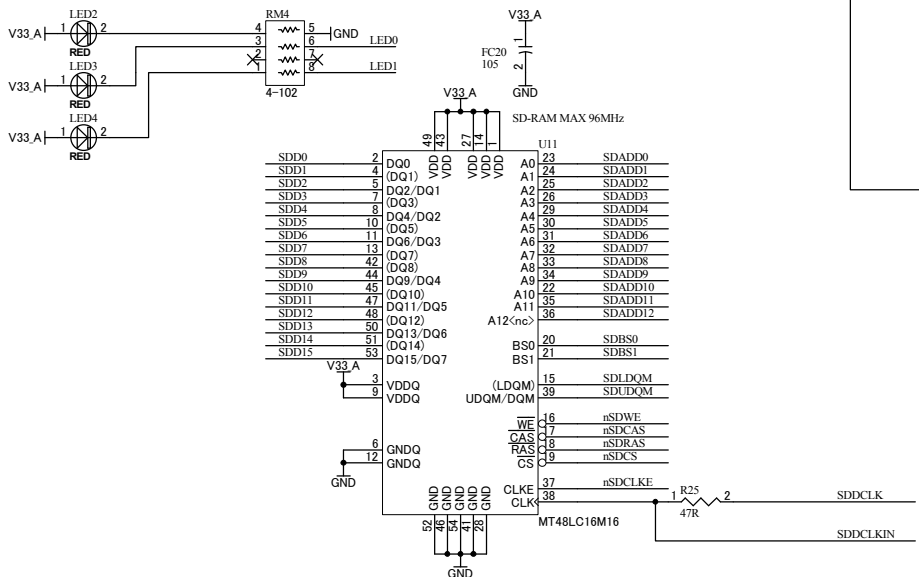

V12	V12
V25	V33 A
V33 A	V33 B
V33 B	V33 C
V33 C	V33 D
V33 D	V33 D
VRF A	VRF A
VRF B	VRF B
VRF C	VRF C
VRF D	VRF D
GND	GND

IOA0_147I	IOA10_147I
IOB0_73I	IOB10_73I

OLD-A	OLD-GCLK3
OLD-B	OLD-GCLK4

HUMAN DATA	
HuMANDATA LTD. OSAKA JAPAN www.hdl.co.jp/en/(Global) www.hdl.co.jp/(Japan)	
Virtex4FF668EVABORD	
DOC. No.	XCM-201
Date:	20-Aug-2009 16:00:21
File:	IOAB.sch
Sheet	2 of 3

V12	V12
V25	V25
V33 A	V33 A
V33 B	V33 B
V33 C	V33 C
V33 D	V33 D
VRF A	VRF A
VRF B	VRF B
VRF C	VRF C
VRF D	VRF D
GND	GND

IOC0.63	IOC0.63
IOD0.83	IOD0.83
CLK2P	CLK2P
CLK2N	CLK2N
CLK1P	CLK1P
CLK1N	CLK1N

HUMANDATA			
HuMANDATA LTD. OSAKA JAPAN www.hdl.co.jp/en/(Global) www.hdl.co.jp/(Japan)		Virtex4FF668EVABOARD	
Date: 20-Aug-2009	16:00:22	DOC. No. XCM-201	D3
File: IOCD.sch		Sheet 3 of 3	