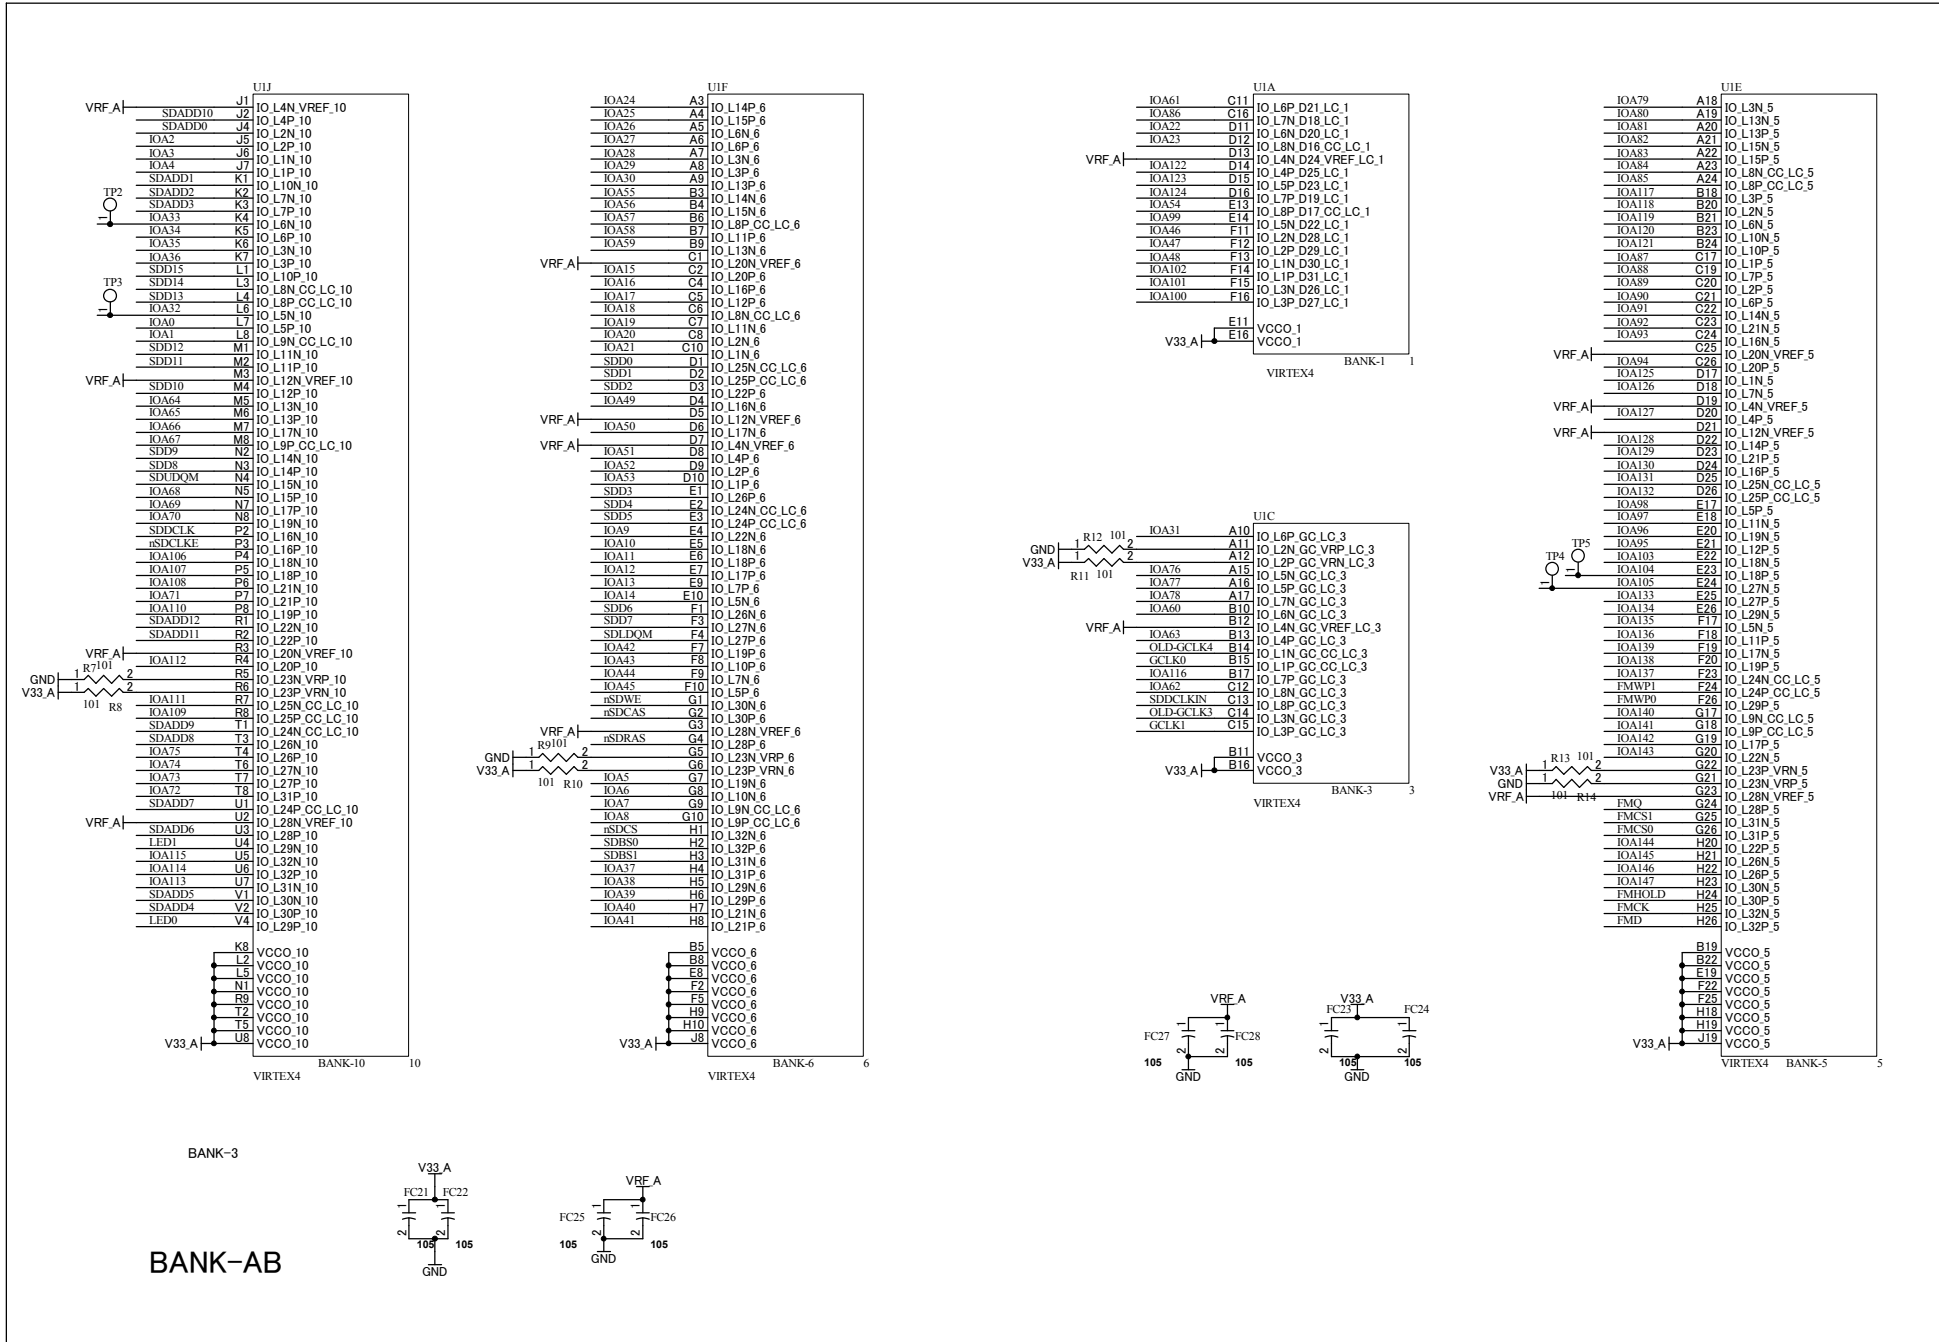

V12	V12
V25	V33 A
V33 A	V33 B
V33 B	V33 C
V33 C	V33 D
V33 D	V33 D
VRF A	VRF A
VRF B	VRF B
VRF C	VRF C
VRF D	VRF D
GND	GND

IOA0_147I	IOA10_147I
IOB0_73I	IOB10_73I

OLD-A	OLD-GCLK3
OLD-B	OLD-GCLK4

HUMAN DATA	
HuMANDATA LTD. OSAKA JAPAN www.hdl.co.jp/en/(Global) www.hdl.co.jp/(Japan)	
Virtex4FF668EVABORD	
DOC. No.	XCM-201
Date:	20-Aug-2009 16:00:21
File:	IOAB.sch
Sheet	2 of 3

V12	V12
V25	V25
V33 A	V33 A
V33 B	V33 B
V33 C	V33 C
V33 D	V33 D
VRF A	VRF A
VRF B	VRF B
VRF C	VRF C
VRF D	VRF D
GND	GND

IOC0.63	IOC0.63
IOD0.83	IOD0.83
CLK2P	CLK2P
CLK2N	CLK2N
CLK1P	CLK1P
CLK1N	CLK1N

HUMANDATA			
HuMANDATA LTD. OSAKA JAPAN www.hdl.co.jp/en/(Global) www.hdl.co.jp/(Japan)		Virtex4FF668EVABOARD	
Date: 20-Aug-2009	16:00:22	DOC. No. XCM-201	D3
File: IOCD.sch		Sheet 3 of 3	