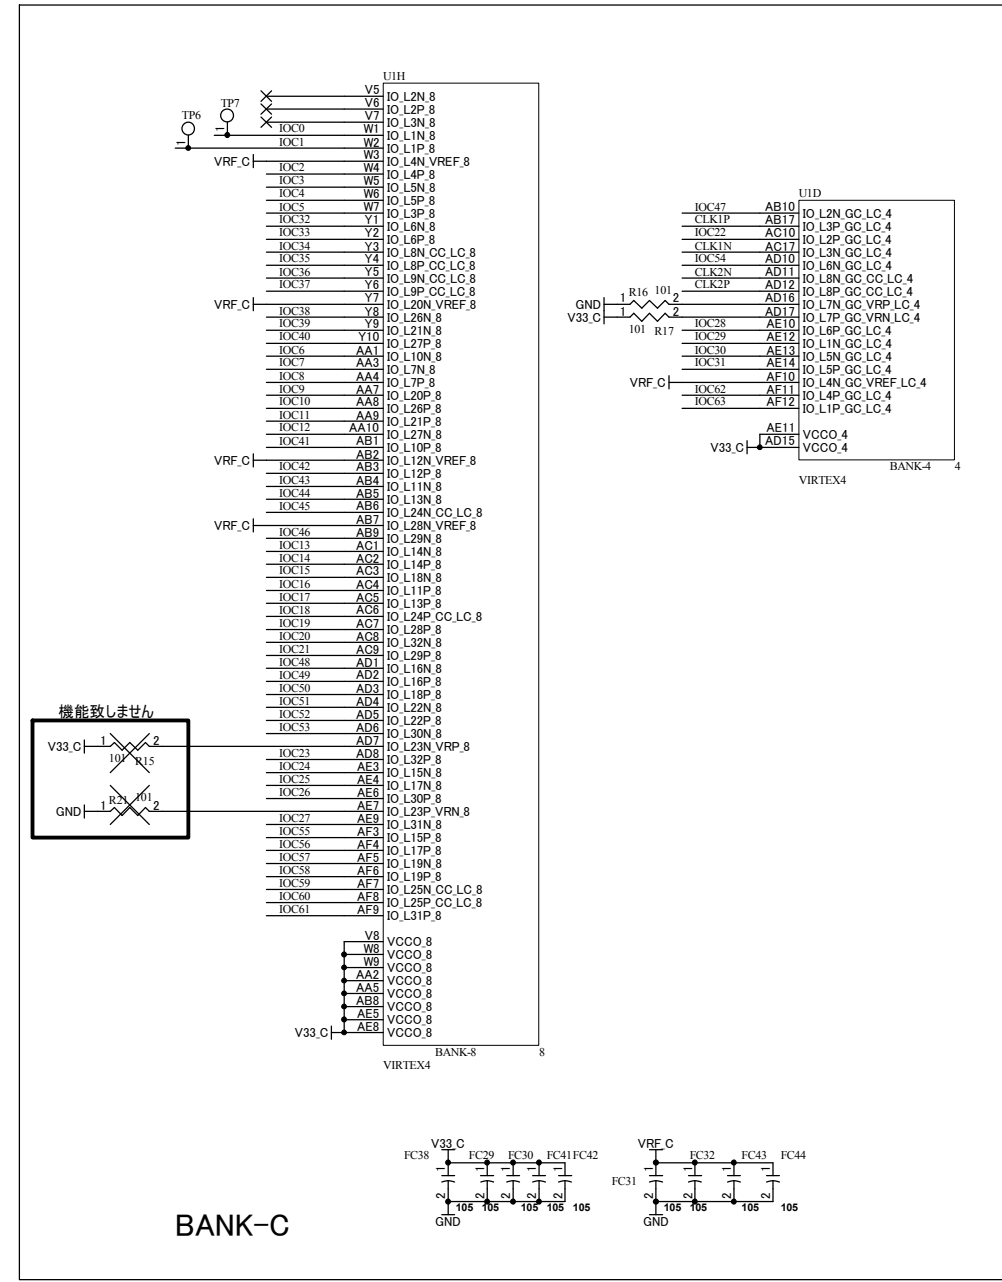

V12	V12
V25	V33 A
V33 A	V33 B
V33 B	V33 C
V33 C	V33 D
V33 D	V33 D
VRF A	VRF A
VRF B	VRF B
VRF C	VRF C
VRF D	VRF D
GND	GND

IOA0_147I	IOA10_147I
IOB0_73I	IOB10_73I

OLD-A	OLD-GCLK3
OLD-B	OLD-GCLK4

HUMAN DATA	
HuMANDATA LTD. OSAKA JAPAN www.hdl.co.jp/en/(Global) www.hdl.co.jp/(Japan)	
Virtex4FF668EVABORD	
DOC. No.	XCM-201
Date:	20-Aug-2009 16:00:21
File:	IOAB.sch
Sheet	2 of 3

V12	V12
V25	V25
V33 A	V33 A
V33 B	V33 B
V33 C	V33 C
V33 D	V33 D
VRF A	VRF A
VRF B	VRF B
VRF C	VRF C
VRF D	VRF D
GND	GND

IOC0.63	IOC0.63
IOD0.83	IOD0.83
CLK2P	CLK2P
CLK2N	CLK2N
CLK1P	CLK1P
CLK1N	CLK1N

HUMANDATA			
HuMANDATA LTD. OSAKA JAPAN www.hdl.co.jp/en/(Global) www.hdl.co.jp/(Japan)		Virtex4FF668EVABOARD	
Date: 20-Aug-2009	16:00:22	DOC. No. XCM-201	D3
File: IOCD.sch		Sheet 3 of 3	