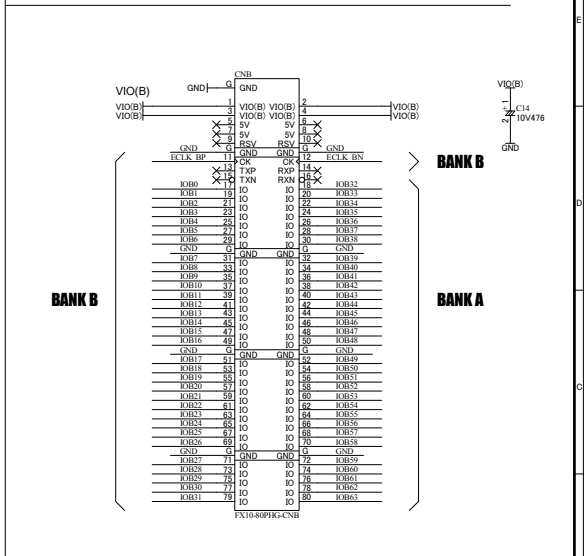

**BANK A**

XCM110R1-SCH-B.pdf

<p>HUMAN DATA LTD. OSAKA JAPAN www.hdl.co.jp/en/(Global) www.hdl.co.jp/(Japan)</p>	2011/03/07	SPARTAN-6 FG484 FPGA Board	
	Date: 7-Mar-2011	14:29:52	File: XCM110B.sch
		DOC. No. XCM-110	B
		Sheet 1	of 2

**HUMAN DATA**  
2011/03/07

HuMANDATA LTD.  
OSAKA JAPAN  
www.hdl.co.jp/en/(Global)  
www.hdl.co.jp/(Japan)

Date: 7-Mar-2011 14:29:53

**SPARTAN-6 FG484 FPGA Board**

DOC. No. XCM-110 B

File: IO.sch Sheet 2 of 2