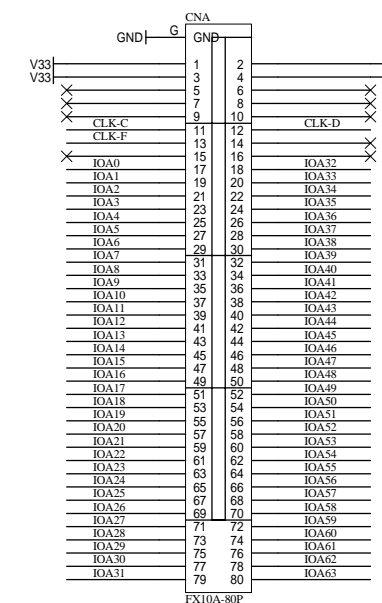

	R6	U6
XC3S-1000	USE	NOT-USE
XC3S-1500	NOT-USE	USE
XC3S-2000		

V12 V12
V25 V33
V33 V33B
V33B V33B

GND GND

IOA[0..63] IOA10..631

IOB[0..63] IOB10..631

RESET RESET

CLK-A GCLK0
CLK-B GCLK3
CLK-C GCLK6
CLK-D GCLK7
CLK-E GCLK2
CLK-F GCLK1