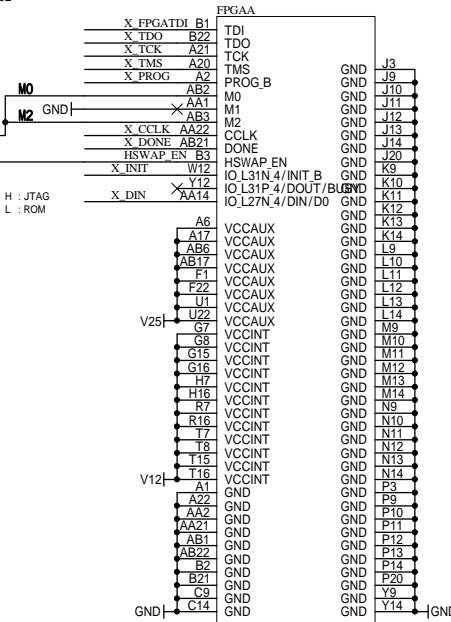

	R6	U6
XC3S-1000	USE	NOT-USE
XC3S-1500	NOT-USE	USE
XC3S-2000		

V12 V12
V25 V33
V33 V33B
V33B V33B

GND GND

IOA[0..63] IOA10..631

IOB[0..63] IOB10..631

RESET RESET

CLK-A GCLK0
CLK-B GCLK3
CLK-C GCLK6
CLK-D GCLK7
CLK-E GCLK2
CLK-F GCLK1