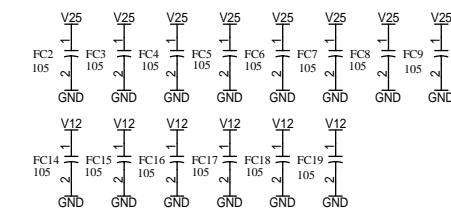

	R6	U6
XC3S-1000	USE	NOT-USE
XC3S-1500	NOT-USE	USE
XC3S-2000		

V12 V12
V25 V33
V33 V33B
V33B V33B

GND GND

IOA[0..63] IOA10..631

IOB[0..63] IOB10..631

RESET RESET

CLK-A GCLK0
CLK-B GCLK3
CLK-C GCLK6
CLK-D GCLK7
CLK-E GCLK2
CLK-F GCLK1