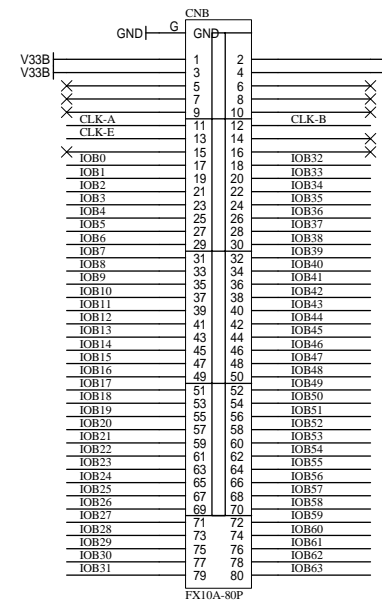

	R6	U6
XC3S-1000	USE	NOT-USE
XC3S-1500	NOT-USE	USE
XC3S-2000		

V12 V12
V25 V33
V33 V33B
V33B V33B

GND GND

IOA[0..63] IOA10..631

IOB[0..63] IOB10..631

RESET RESET

CLK-A GCLK0
CLK-B GCLK3
CLK-C GCLK6
CLK-D GCLK7
CLK-E GCLK2
CLK-F GCLK1