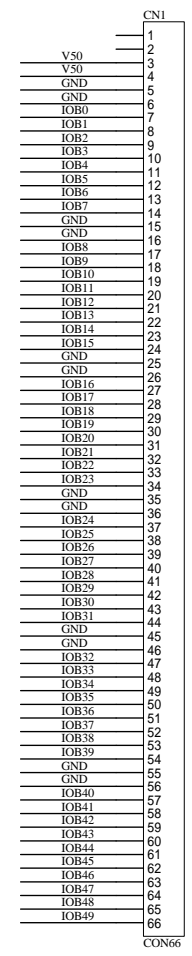

V33 V33
V50 V50
GND GND

HUMAN DATA		-----	
HuMANDATA LTD. OSAKA JAPAN www.hdl.co.jp		XC9500 CPLD BOARD	
Date:	2-Aug-2004	File:	XCM002A.sch
	14:35:05	Sheet	1 of 1