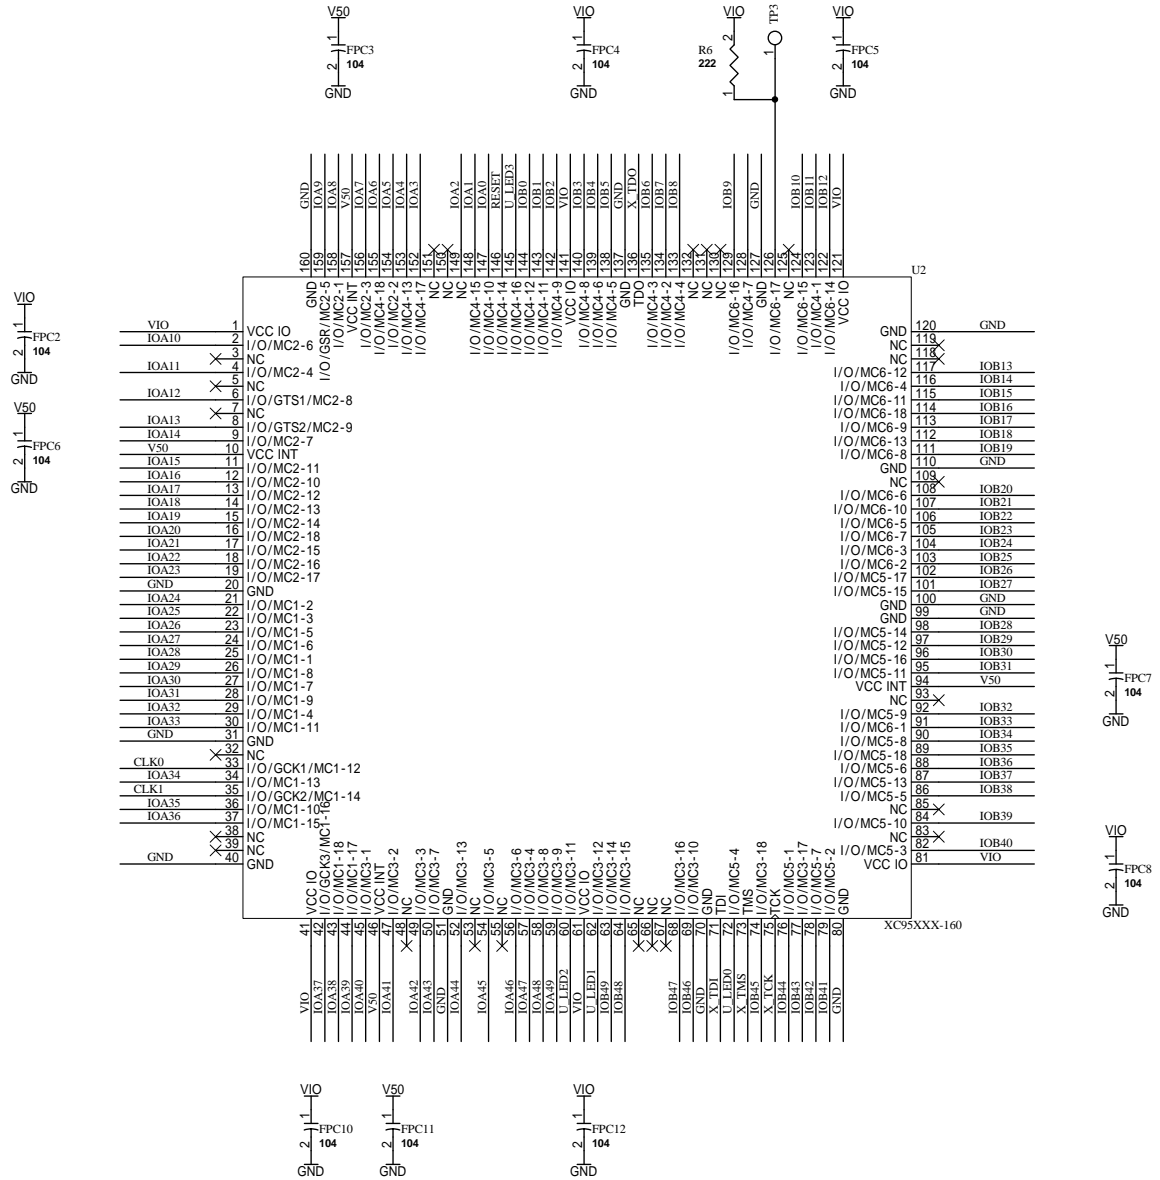

V33 V33
V50 V50
GND GND

HUMAN DATA		-----	
HuMANDATA LTD. OSAKA JAPAN www.hdl.co.jp		XC9500 CPLD BOARD	
Date:	2-Aug-2004	File:	XCM002A.sch
	14:35:05	Sheet	1 of 1