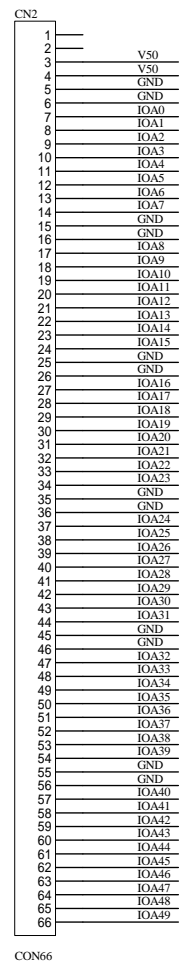

V33 V33
V50 V50
GND GND

HUMAN DATA		-----	
HuMANDATA LTD. OSAKA JAPAN www.hdl.co.jp		XC9500 CPLD BOARD	
Date:	2-Aug-2004	File:	XCM002A.sch
	14:35:05	Sheet	1 of 1