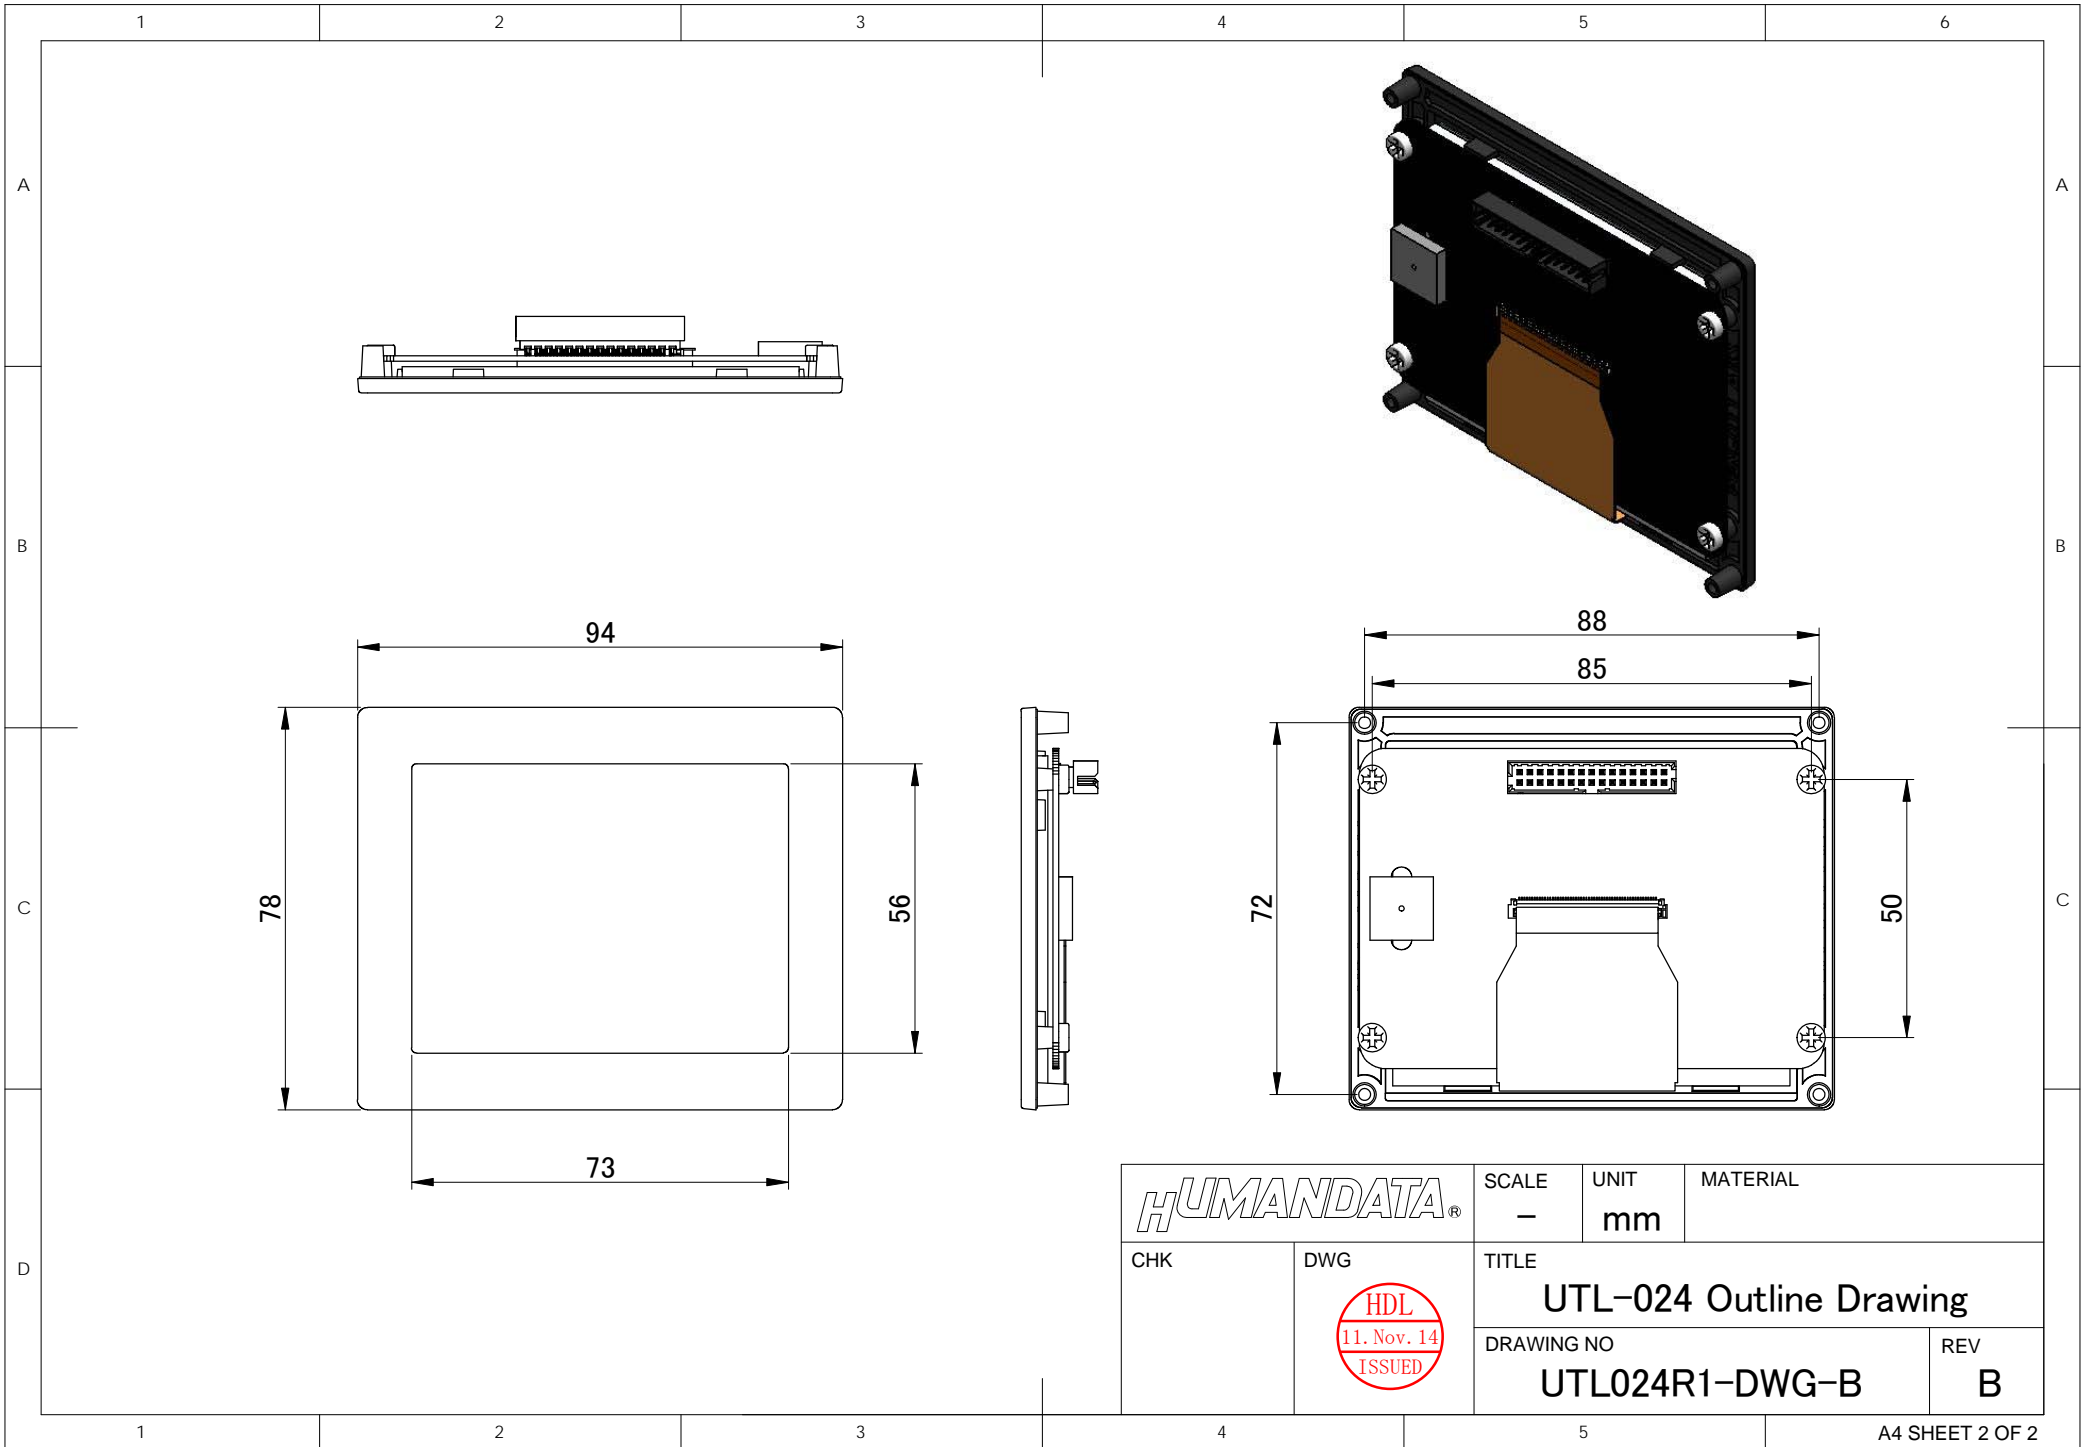

HUMAN DATA [®]		SCALE	UNIT	MATERIAL
		-	mm	
CHK	DWG	TITLE		
		UTL-024 Outline Drawing		
		DRAWING NO	REV	
		UTL024R1-DWG-B	B	

HUMAN DATA [®]		SCALE	UNIT	MATERIAL
		-	mm	
CHK	DWG	TITLE		
		UTL-024 Outline Drawing		
DRAWING NO			REV	
UTL024R1-DWG-B			B	