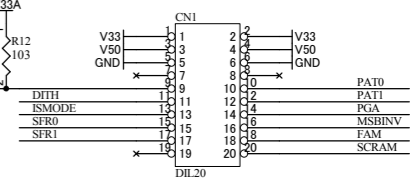

Reference Clock

Serial Data

UTL016R1-SCH-C1.pdf

| | | | |
|---|----------|--------------------------|----|
| HUMANDATA | | ----- | |
| HuMANDATA LTD. OSAKA JAPAN www.hdl.co.jp/en/(Global) www.hdl.co.jp/(Japan) | | LTC2274 ADC BOARD | |
| Date: 30-Jan-2012 | 11:27:37 | DOC. No. UTL-016 | C1 |
| File: UTL016C.sch | | Sheet 1 of 1 | |