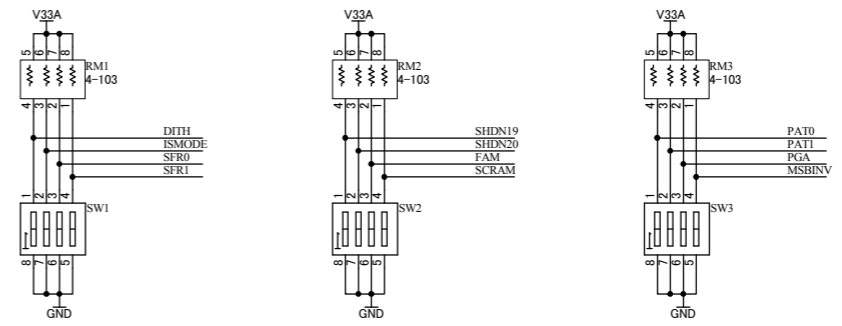

Reference Clock

Serial Data

UTL016R1-SCH-C1.pdf

| | | | |
|---|----------|--------------------------|----|
| HUMANDATA | | ----- | |
| HuMANDATA LTD. OSAKA JAPAN www.hdl.co.jp/en/(Global) www.hdl.co.jp/(Japan) | | LTC2274 ADC BOARD | |
| Date: 30-Jan-2012 | 11:27:37 | DOC. No. UTL-016 | C1 |
| File: UTL016C.sch | | Sheet 1 of 1 | |