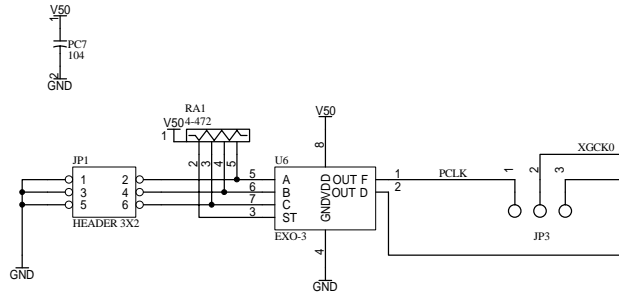

Sheet 1 of 3

	-----		CPLD対応USBモジュール	B
	有限会社ヒューマンデータ	DOC. No.		
Date: 26-Nov-2002 16:23:15	File: USB002_USB.sch	Sheet: 2	of: 3	

DIP40	
GND	1
V33	2
IN0	3
EX15	4
EX14	5
EX13	6
EX12	7
EX11	8
EX10	9
EX9	10
EX8	11
EX7	12
EX6	13
EX5	14
EX4	15
EX3	16
V33	17
GND	18
GND	19
GND	20
GND	21
GND	22
GND	23
GND	24
GND	25
GND	26
GND	27
GND	28
GND	29
GND	30
GND	31
GND	32
GND	33
GND	34
GND	35
GND	36
GND	37
GND	38
GND	39
GND	40