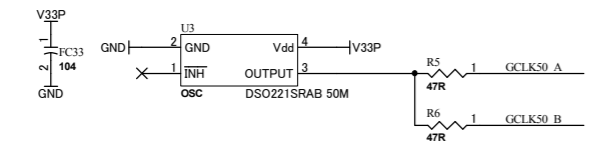

V33P	V33P
VIO(A)	VIO(A)
VIO(B)	VIO(B)
V12	V12
GND	GND

HUMAN DATA LTD.
OSAKA JAPAN
www.hdl.co.jp/en/(Global)
www.hdl.co.jp/(Japan)

SPARTAN-6 PLCC68 FPGA Module

DOC. No. **XP68-03-LX45**

XP6803R1-SCH-A1.pdf