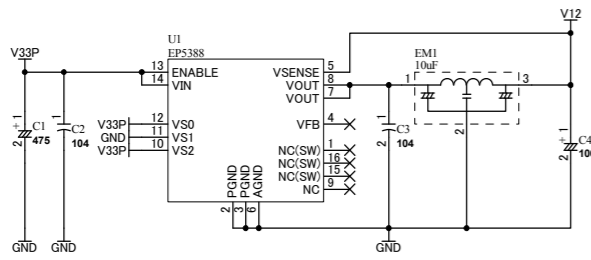

V33P	V33P
VIO(A)	VIO(A)
VIO(B)	VIO(B)
V12	V12
GND	GND

HUMAN DATA LTD.
OSAKA JAPAN
www.hdl.co.jp/en/(Global)
www.hdl.co.jp/(Japan)

SPARTAN-6 PLCC68 FPGA Module

DOC. No. **XP68-03-LX45**

XP6803R1-SCH-A1.pdf