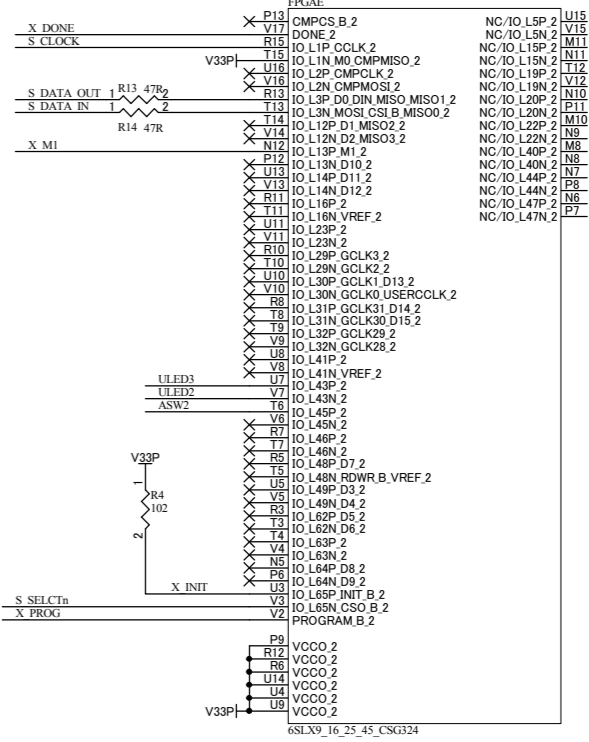

V33P	V33P
VIO(A)	VIO(A)
VIO(B)	VIO(B)
V12	V12
GND	GND

HUMAN DATA LTD.
OSAKA JAPAN
www.hdl.co.jp/en/(Global)
www.hdl.co.jp/(Japan)

SPARTAN-6 PLCC68 FPGA Module

DOC. No. **XP68-03-LX45**

XP6803R1-SCH-A1.pdf

File: XP6803A.sch

Sheet 1 of 1

Date: 24-Jan-2012 09:33:03