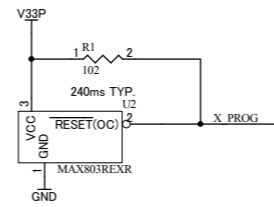

V33P	V33P
VIO(A)	VIO(A)
VIO(B)	VIO(B)
V12	V12
GND	GND

HUMAN DATA LTD.
OSAKA JAPAN
www.hdl.co.jp/en/(Global)
www.hdl.co.jp/(Japan)

SPARTAN-6 PLCC68 FPGA Module

DOC. No. **XP68-03-LX45**

XP6803R1-SCH-A1.pdf