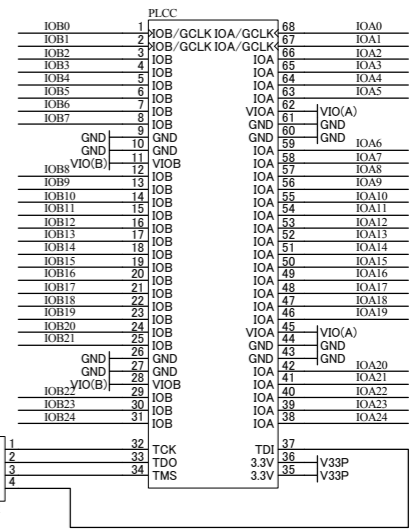

V33P	V33P
VIO(A)	VIO(A)
VIO(B)	VIO(B)
V12	V12
GND	GND

HUMAN DATA LTD.
OSAKA JAPAN
www.hdl.co.jp/en/(Global)
www.hdl.co.jp/(Japan)

SPARTAN-6 PLCC68 FPGA Module

DOC. No. **XP68-03-LX45**

XP6803R1-SCH-A1.pdf