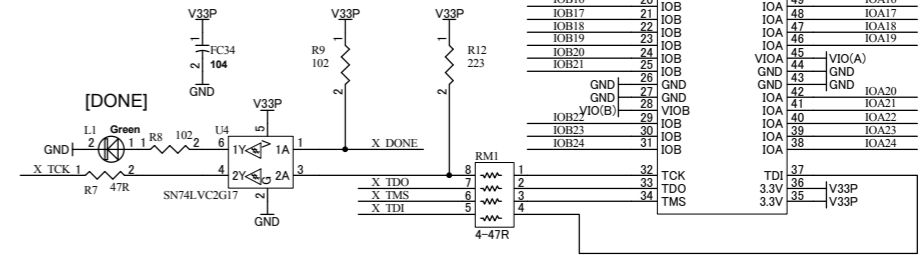

V33P	V33P
VIO(A)	VIO(A)
VIO(B)	VIO(B)
V12	V12
GND	GND

HUMAN DATA LTD.
OSAKA JAPAN
www.hdl.co.jp/en/(Global)
www.hdl.co.jp/(Japan)

SPARTAN-6 PLCC68 FPGA Module

DOC. No. **XP68-03-LX45**

XP6803R1-SCH-A1.pdf