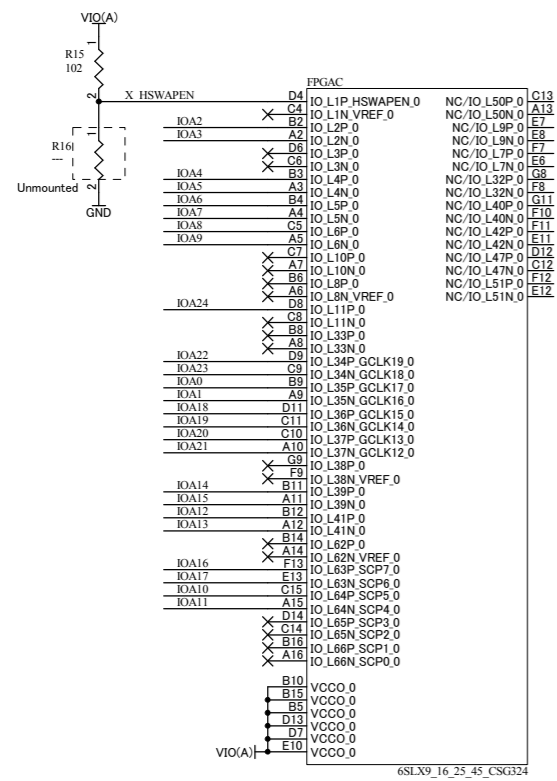

V33P	V33P
VIO(A)	VIO(A)
VIO(B)	VIO(B)
V12	V12
GND	GND

HUMAN DATA LTD.
OSAKA JAPAN
www.hdl.co.jp/en/(Global)
www.hdl.co.jp/(Japan)

SPARTAN-6 PLCC68 FPGA Module

DOC. No. **XP68-03-LX45**

XP6803R1-SCH-A1.pdf

File: XP6803A.sch

Sheet 1 of 1

Date: 24-Jan-2012 09:33:03