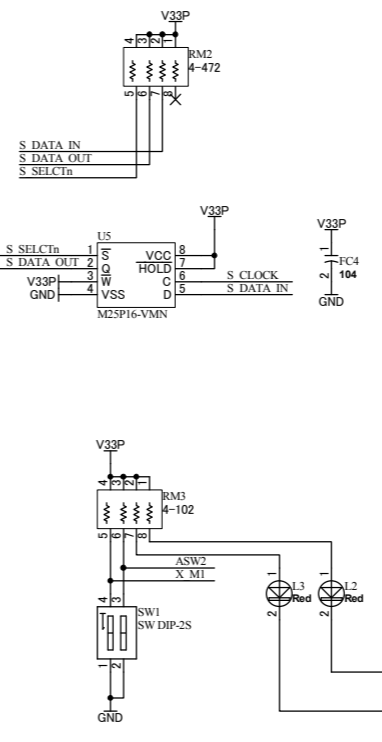

V33P	V33P
VIO(A)	VIO(A)
VIO(B)	VIO(B)
V12	V12
GND	GND

HUMAN DATA LTD.
OSAKA JAPAN
www.hdl.co.jp/en/(Global)
www.hdl.co.jp/(Japan)

SPARTAN-6 PLCC68 FPGA Module

DOC. No. **XP68-03-LX45**

XP6803R1-SCH-A1.pdf