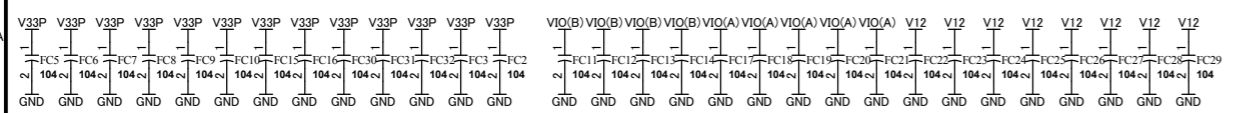

V33P	V33P
VIO(A)	VIO(A)
VIO(B)	VIO(B)
V12	V12
GND	GND

HUMAN DATA LTD.
OSAKA JAPAN
www.hdl.co.jp/en/(Global)
www.hdl.co.jp/(Japan)

SPARTAN-6 PLCC68 FPGA Module

DOC. No. **XP68-03-LX45**

XP6803R1-SCH-A1.pdf