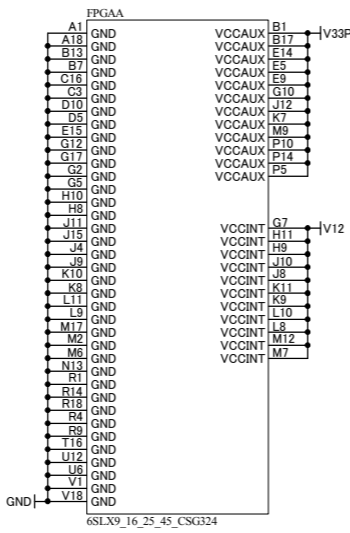

V33P	V33P
VIO(A)	VIO(A)
VIO(B)	VIO(B)
V12	V12
GND	GND

HUMAN DATA LTD.
OSAKA JAPAN
www.hdl.co.jp/en/(Global)
www.hdl.co.jp/(Japan)

SPARTAN-6 PLCC68 FPGA Module

DOC. No. **XP68-03-LX45**

XP6803R1-SCH-A1.pdf