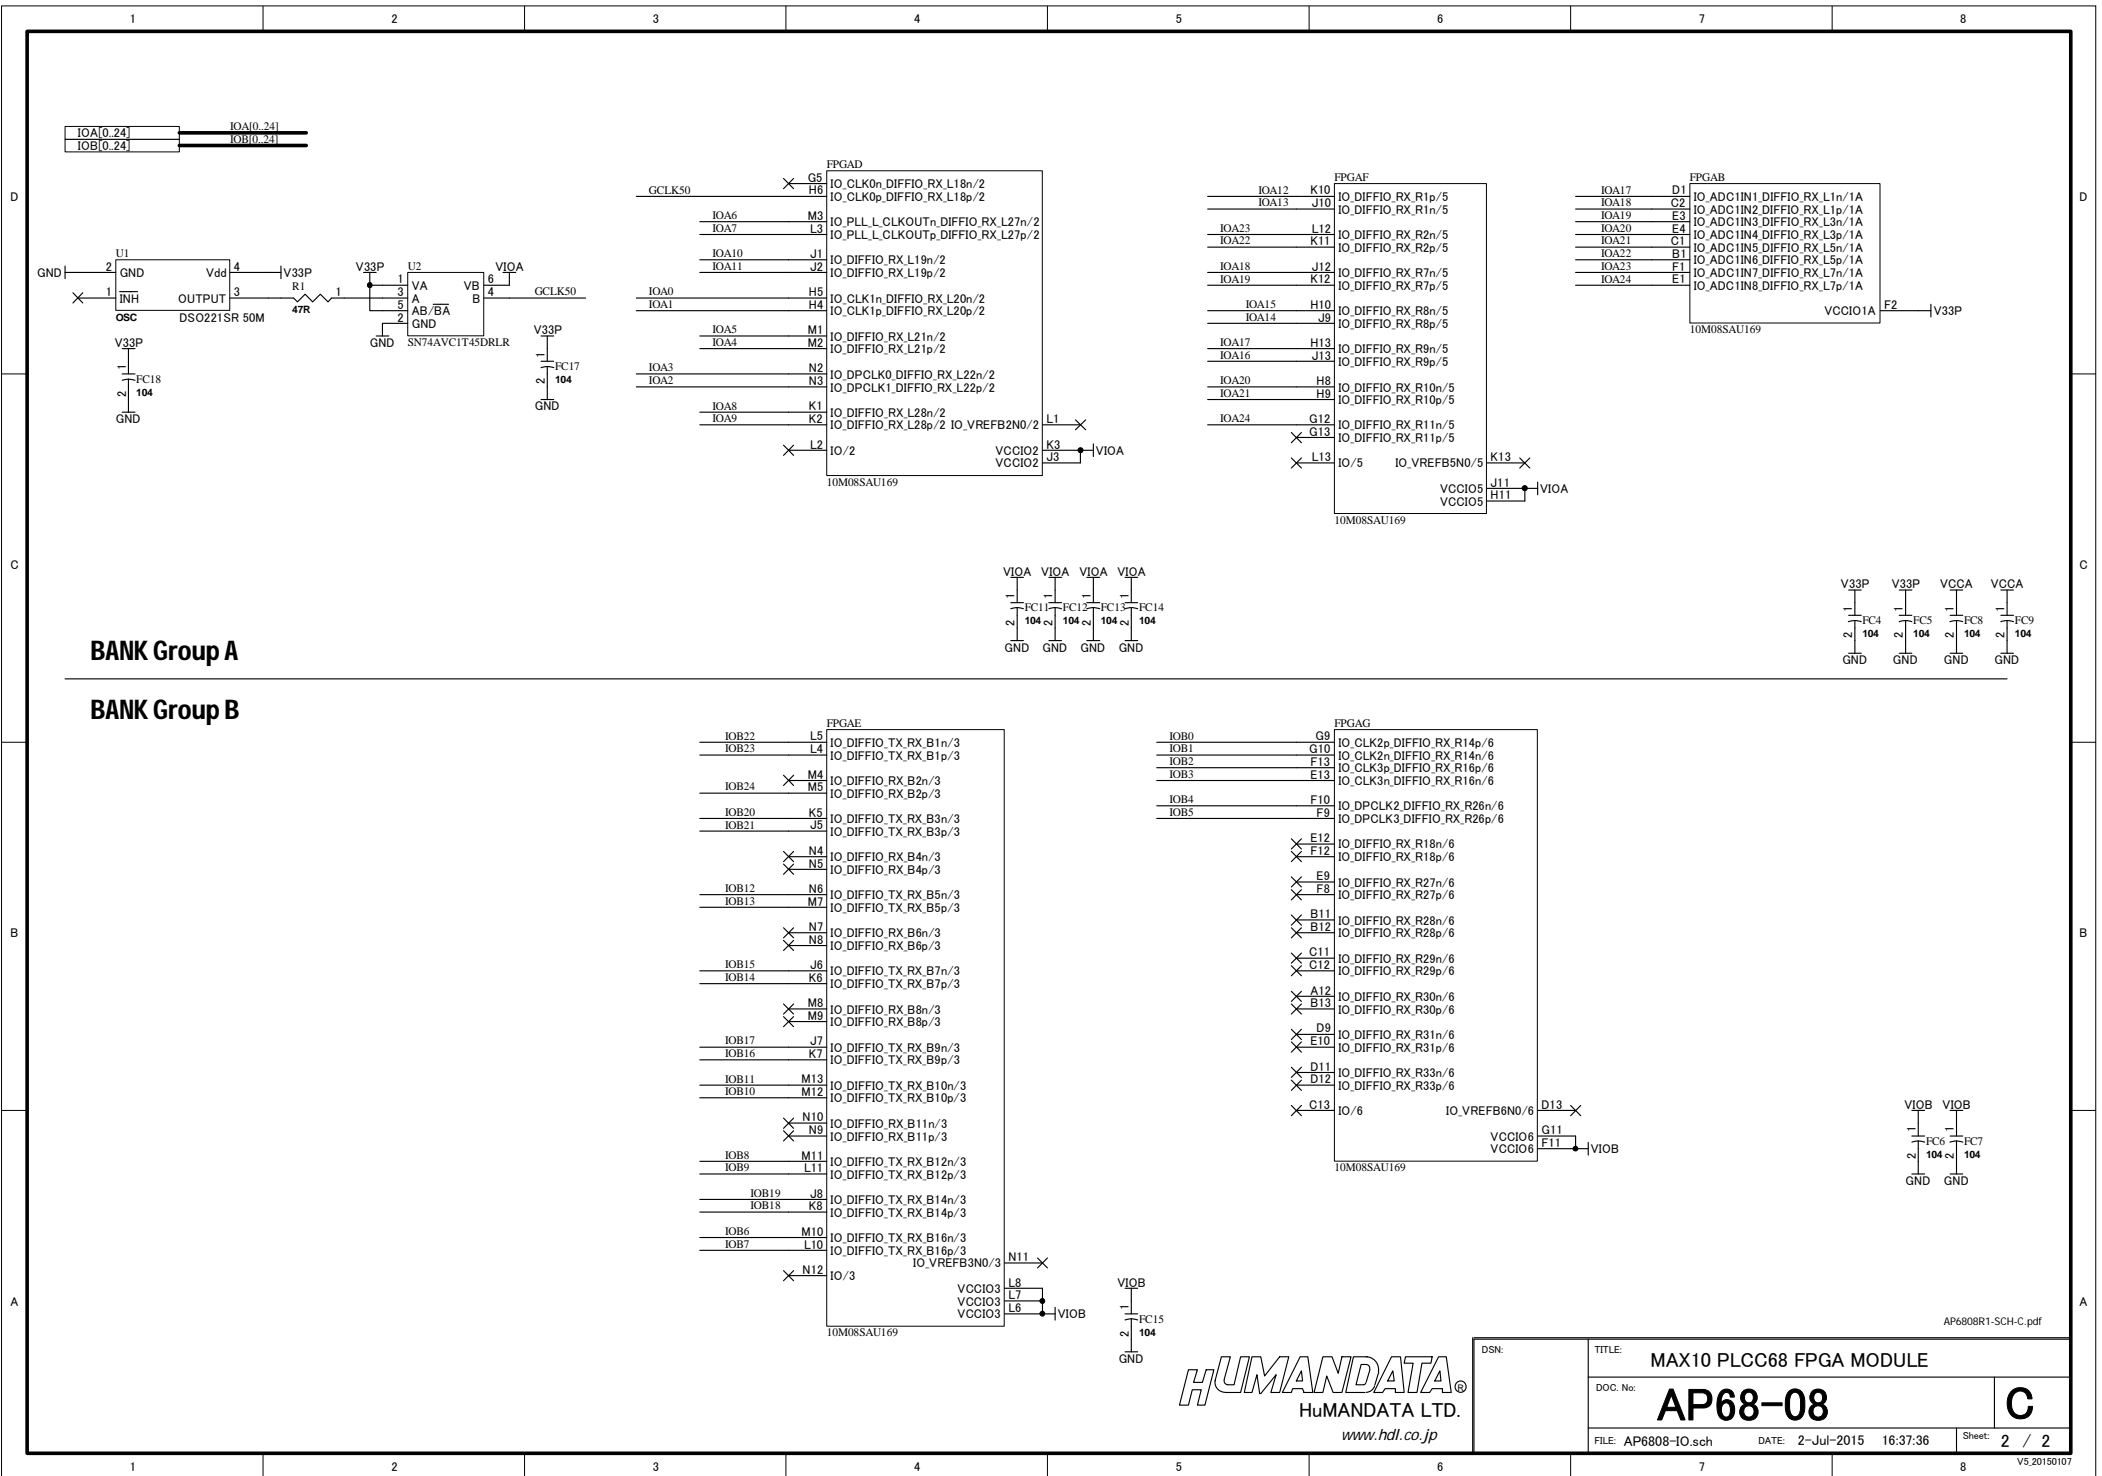

DSN:	TITLE: MAX10 PLCC68 FPGA MODULE
DOC No: AP68-08	C
FILE: AP6808.sch	DATE: 2-Jul-2015 16:37:36
Sheet: 1	2

AP6808R1-SCH-C.pdf

BANK Group A

BANK Group B

AP6808R1-SCH-C.pdf

DSN:	TITLE: MAX10 PLCC68 FPGA MODULE
DOC. No: AP68-08	C
FILE: AP6808-IO.sch	
DATE: 2-Jul-2015 16:37:36	Sheet: 2 / 2