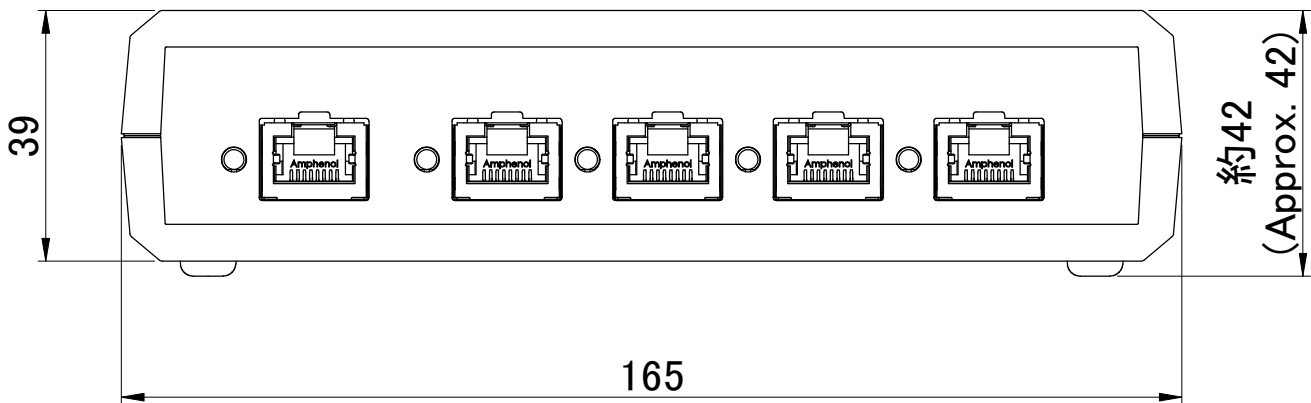

C

C

D

D

E

E

F

		SCALE	UNIT	MATERIAL
		-	mm	
CHK	DWG 	TITLE		
		LNX-209e Outline Drawing		
DRAWING NO			REV	
LN209eR1-DWG-A			A	

1

2

3

A4 SHEET 1 OF 1