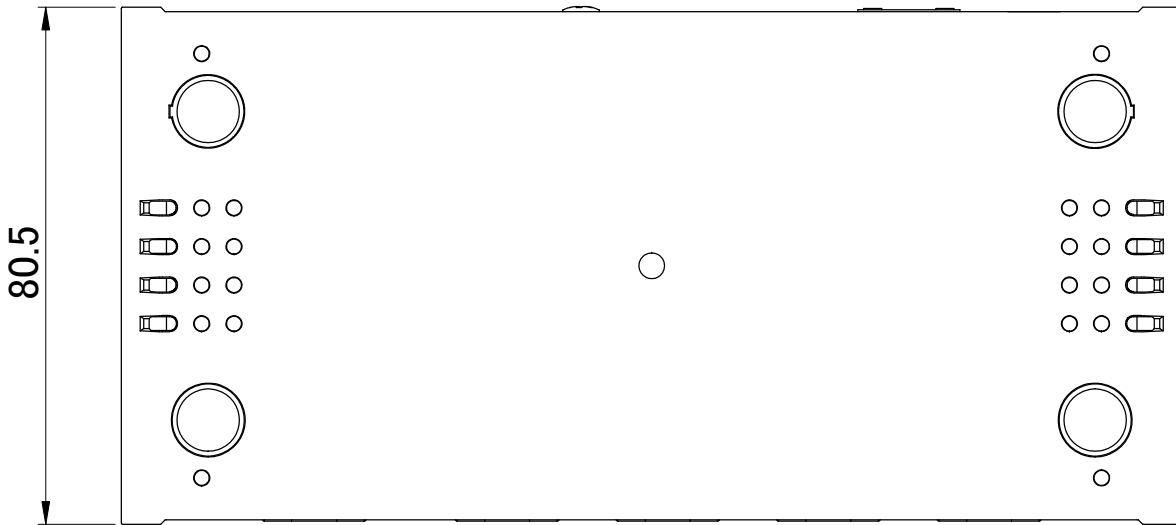

C

C

D

D

E

E

F

		SCALE	UNIT	MATERIAL
		-	mm	
CHK	DWG 	TITLE		
		LNX-209e Outline Drawing		
DRAWING NO			REV	
LN209eR1-DWG-A			A	

1

2

3

A4 SHEET 1 OF 1