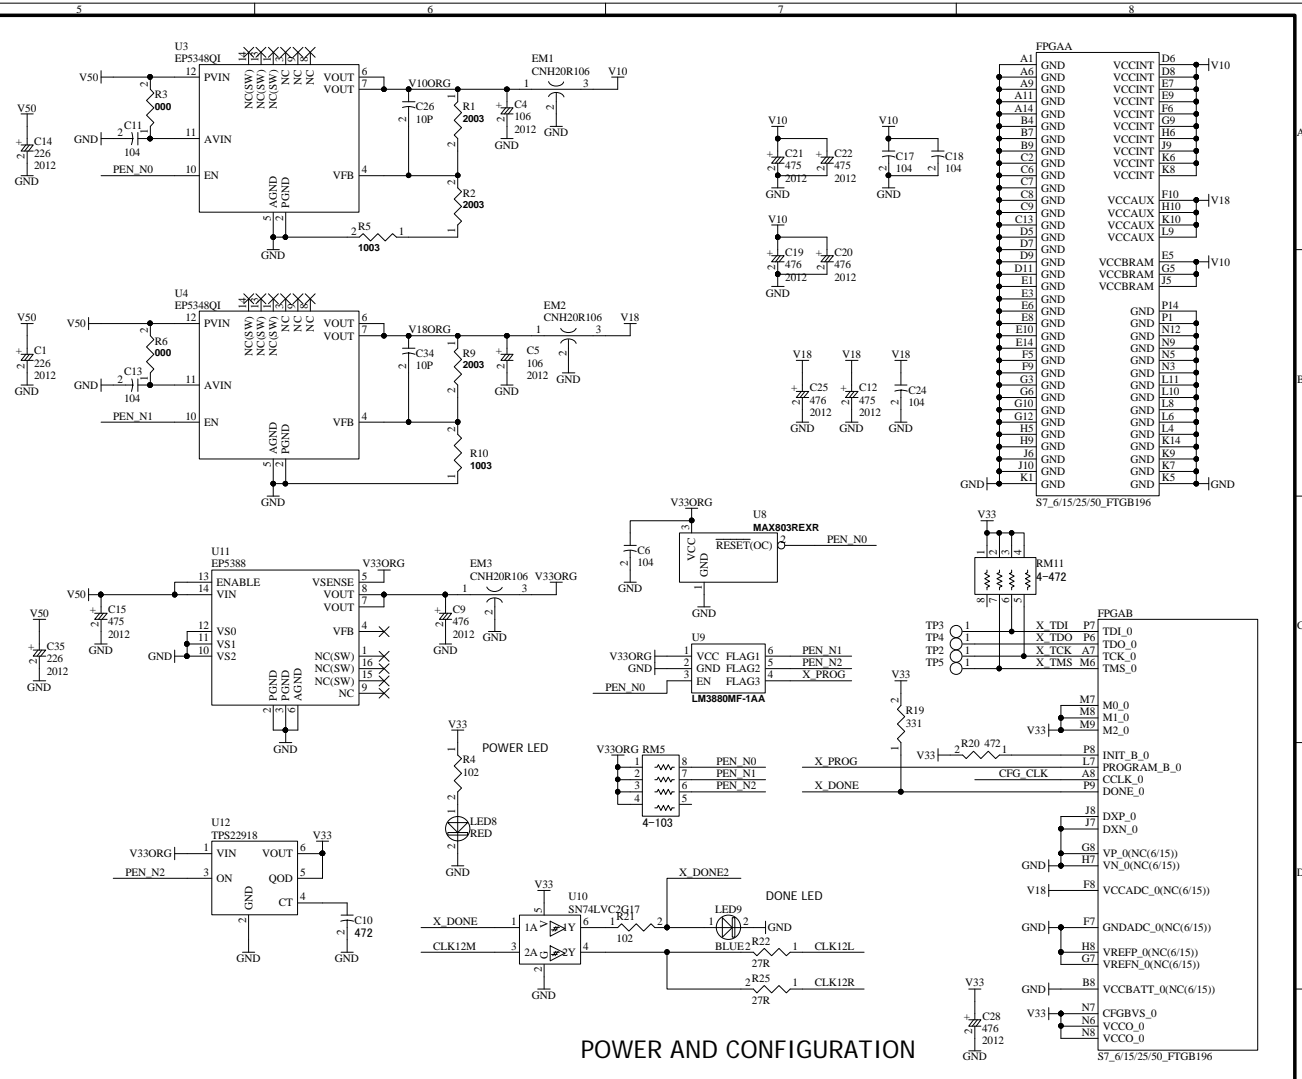

USB Controller

Push Switch

LED

BUZZER

7 Segment LED

POWER AND CONFIGURATION

DSN:	TITLE:	XILINX Spartan-7 FPGA TRAINER	
DOC No:	EDX-012		C
FILE: EDX012C.sch	DATE:	2019/03/14 16:59:43	Sheet 1 / 1