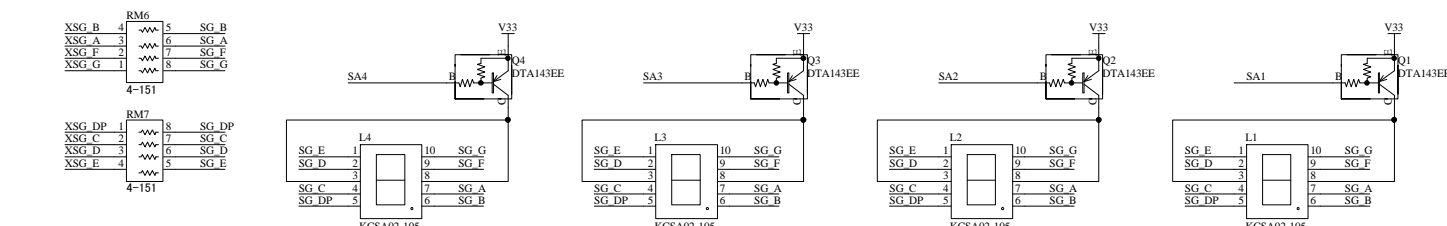

USB Controller

Push Switch

LED

BUZZER

7 Segment LED

POWER AND CONFIGURATION

DSN:	TITLE:	XILINX Spartan-7 FPGA TRAINER	
DOC No:	EDX-012		C
FILE: EDX012C.sch	DATE:	2019/03/14 16:59:43	Sheet 1 / 1