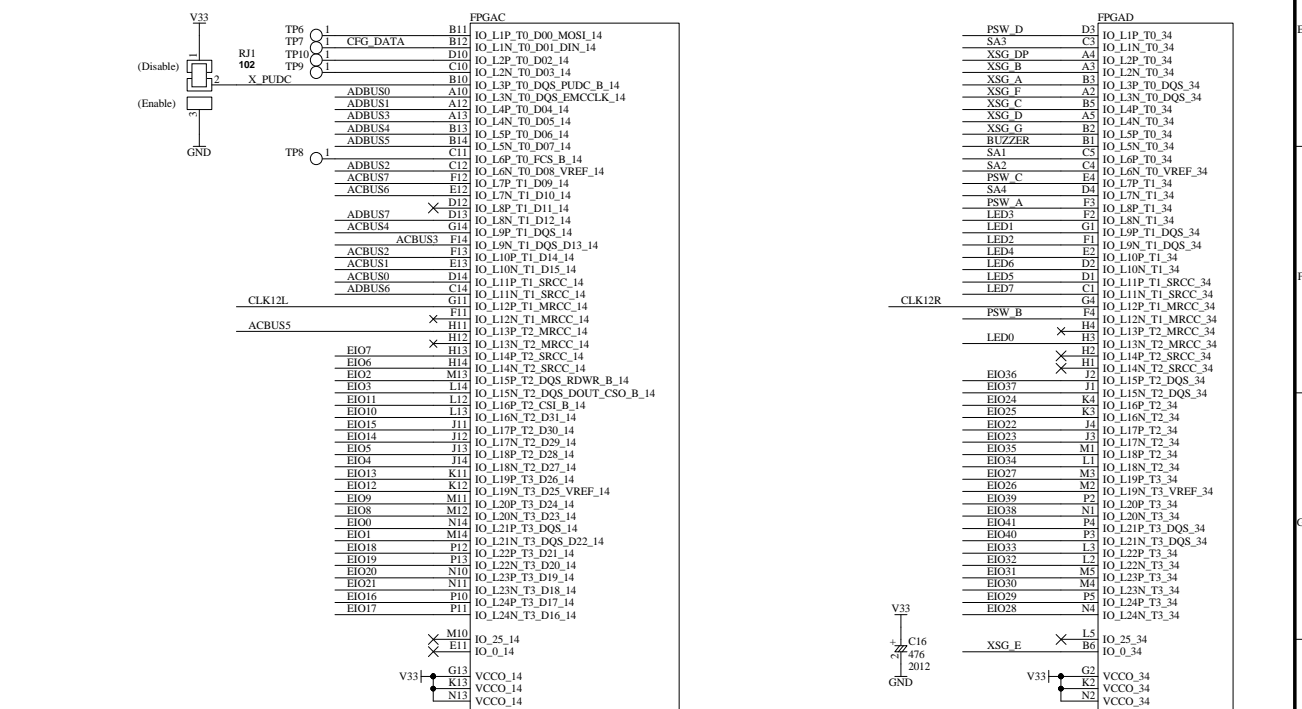

USB Controller

Push Switch

LED

BUZZER

7 Segment LED

POWER AND CONFIGURATION

DSN:	TITLE:	XILINX Spartan-7 FPGA TRAINER	
DOC No:	EDX-012		C
FILE: EDX012C.sch	DATE:	2019/03/14 16:59:43	Sheet 1 / 1