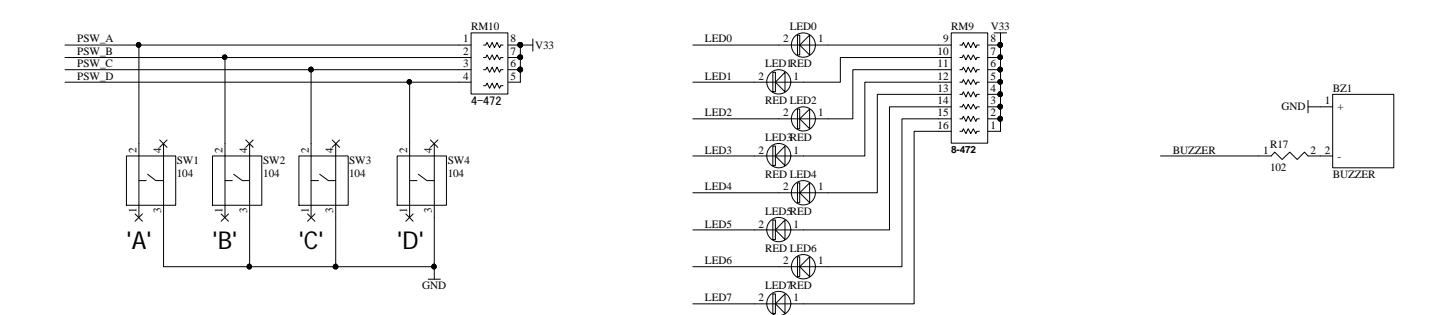

USB Controller

Push Switch

LED

BUZZER

7 Segment LED

POWER AND CONFIGURATION

DSN:	TITLE:	XILINX Spartan-7 FPGA TRAINER	
DOC No:	EDX-012		C
FILE: EDX012C.sch	DATE:	2019/03/14 16:59:43	Sheet 1 / 1