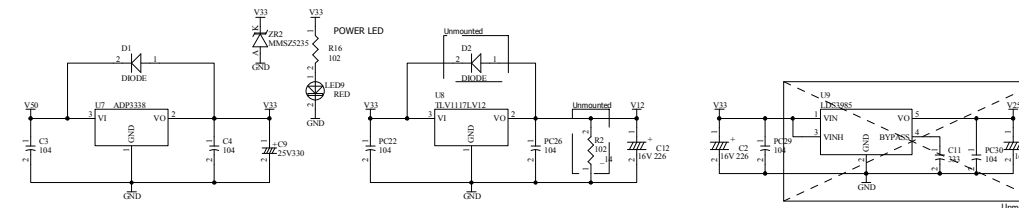

USB Controller

Push Switch

LED

BUZZER

7 Segment LED

Power Circuit