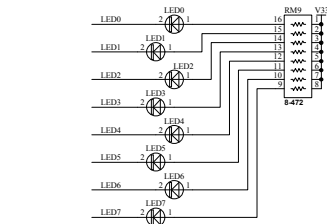

USB Controller

Push Switch

LED

BUZZER

7 Segment LED

Power Circuit