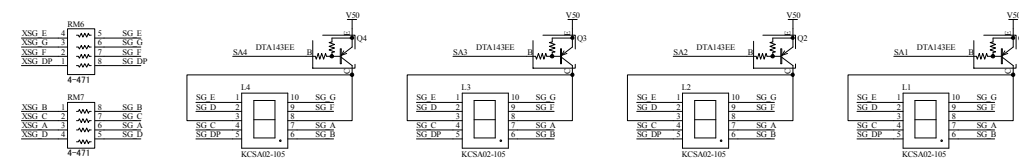

USB Controller

Push Switch

LED

BUZZER

7 Segment LED

Power Circuit