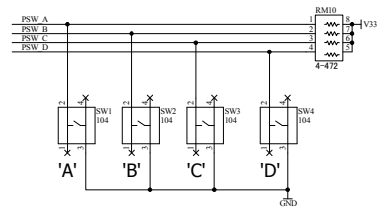

USB Controller

Push Switch

LED

BUZZER

7 Segment LED

Power Circuit