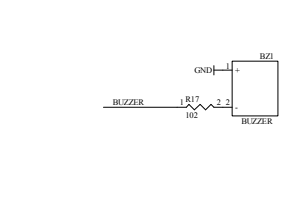

USB Controller

Push Switch

LED

BUZZER

7 Segment LED

Power Circuit