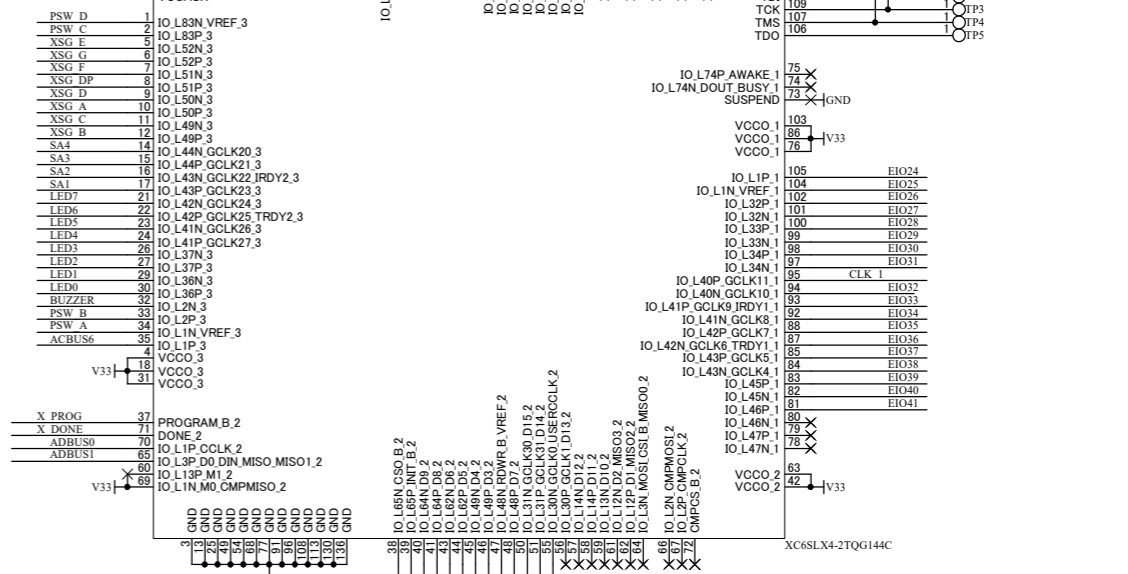

USB Controller

Push Switch

LED

BUZZER

7 Segment LED

Power Circuit

HuMANDATA LTD.
OSAKA JAPAN
www.hdl.co.jp/en/(Global)
www.hdl.co.jp/(Japan)

XILINX Spartan-6 LX FPGA TRAINER

DOC. No. EDX-007 B1