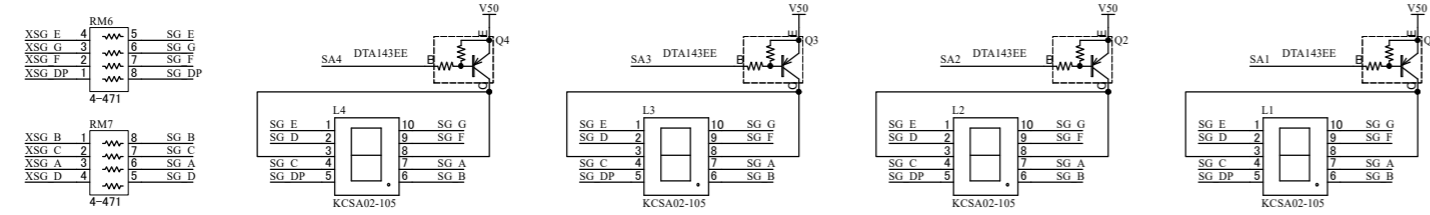

USB Controller

Push Switch

LED

BUZZER

7 Segment LED

Power Circuit

HuMANDATA LTD.
OSAKA JAPAN
www.hdl.co.jp/en/(Global)
www.hdl.co.jp/(Japan)

XILINX Spartan-6 LX FPGA TRAINER