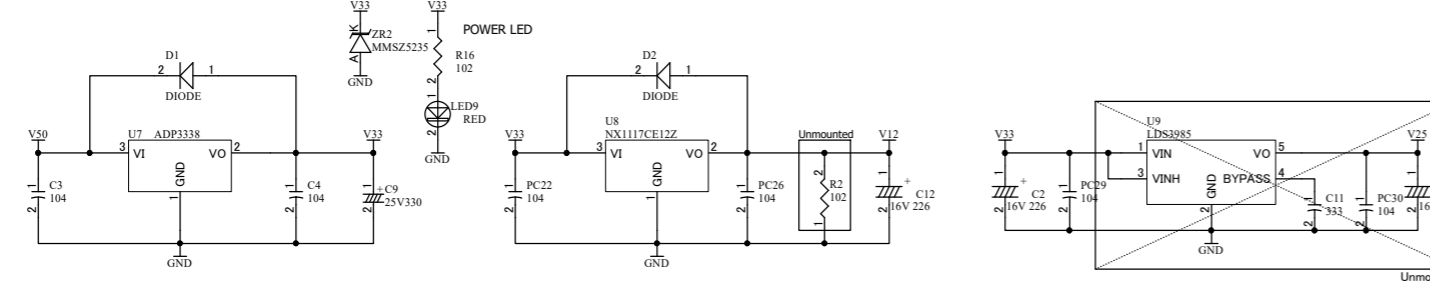

USB Controller

Push Switch

LED

BUZZER

7 Segment LED

Power Circuit

HuMANDATA LTD.
OSAKA JAPAN
www.hdl.co.jp/en/(Global)
www.hdl.co.jp/(Japan)

XILINX Spartan-6 LX FPGA TRAINER