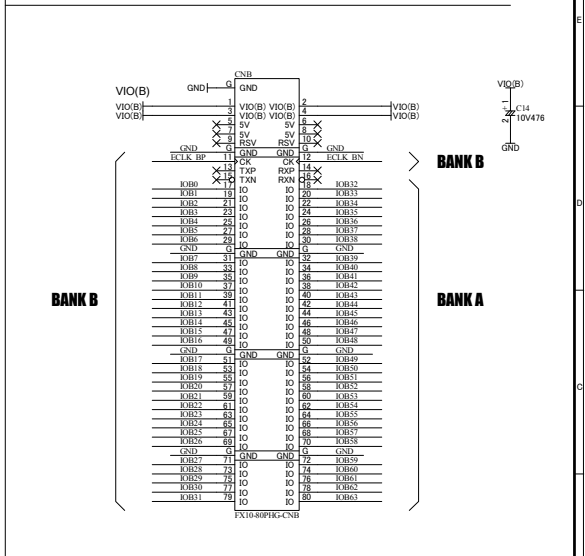

BANK A

HUMAN DATA
HuMANDATA LTD.
OSAKA JAPAN
www.hdl.co.jp/en/(Global)
www.hdl.co.jp/(Japan)

SPARTAN-6 FG484 FPGA Board

DOC. No. **XCM-110Z**

Date: 25-Apr-2012 14:25:11

File: XCM110B.sch Sheet 1 of 2