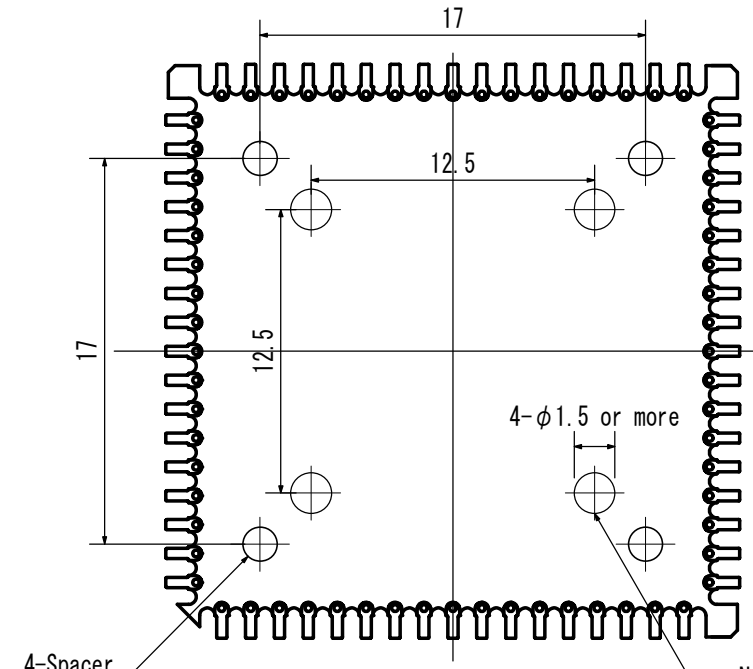

Top View

Side View

Bottom View

HUMANDATA		UNIT	TITLE	
CHK	DWG	mm	AP68-08 Outline Drawing	
		SCALE	DWG NO	REV
		-	AP6808R1-DWG-A	A