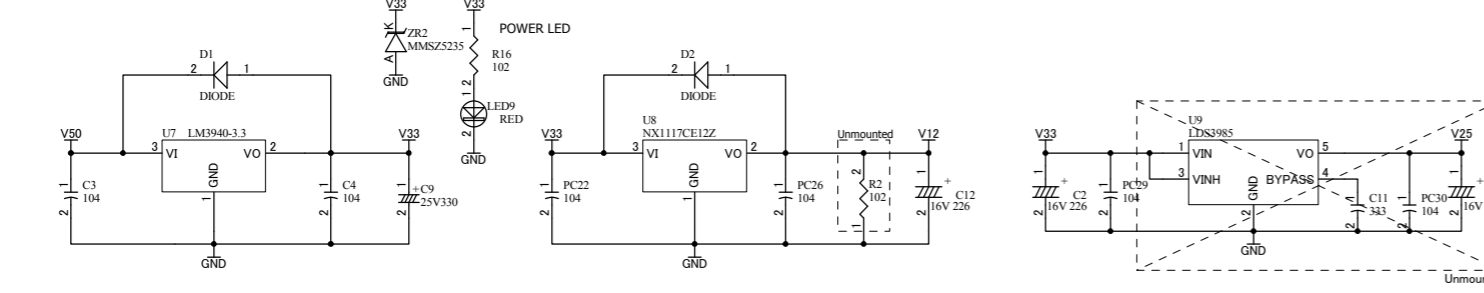

USB Controller

Push Switch

LED

BUZZER

7 Segment LED

Power Circuit

**HUMANDATA**

HuMANDATA LTD.  
OSAKA JAPAN  
www.hdl.co.jp/en/(Global)  
www.hdl.co.jp/(Japan)