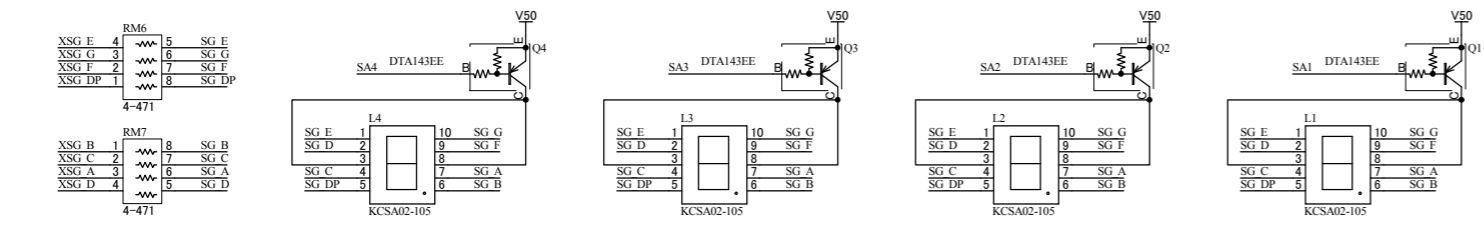

USB Controller

Push Switch

LED

BUZZER

7 Segment LED

Power Circuit

**HUMANDATA**

HuMANDATA LTD.  
OSAKA JAPAN  
www.hdl.co.jp/en/(Global)  
www.hdl.co.jp/(Japan)