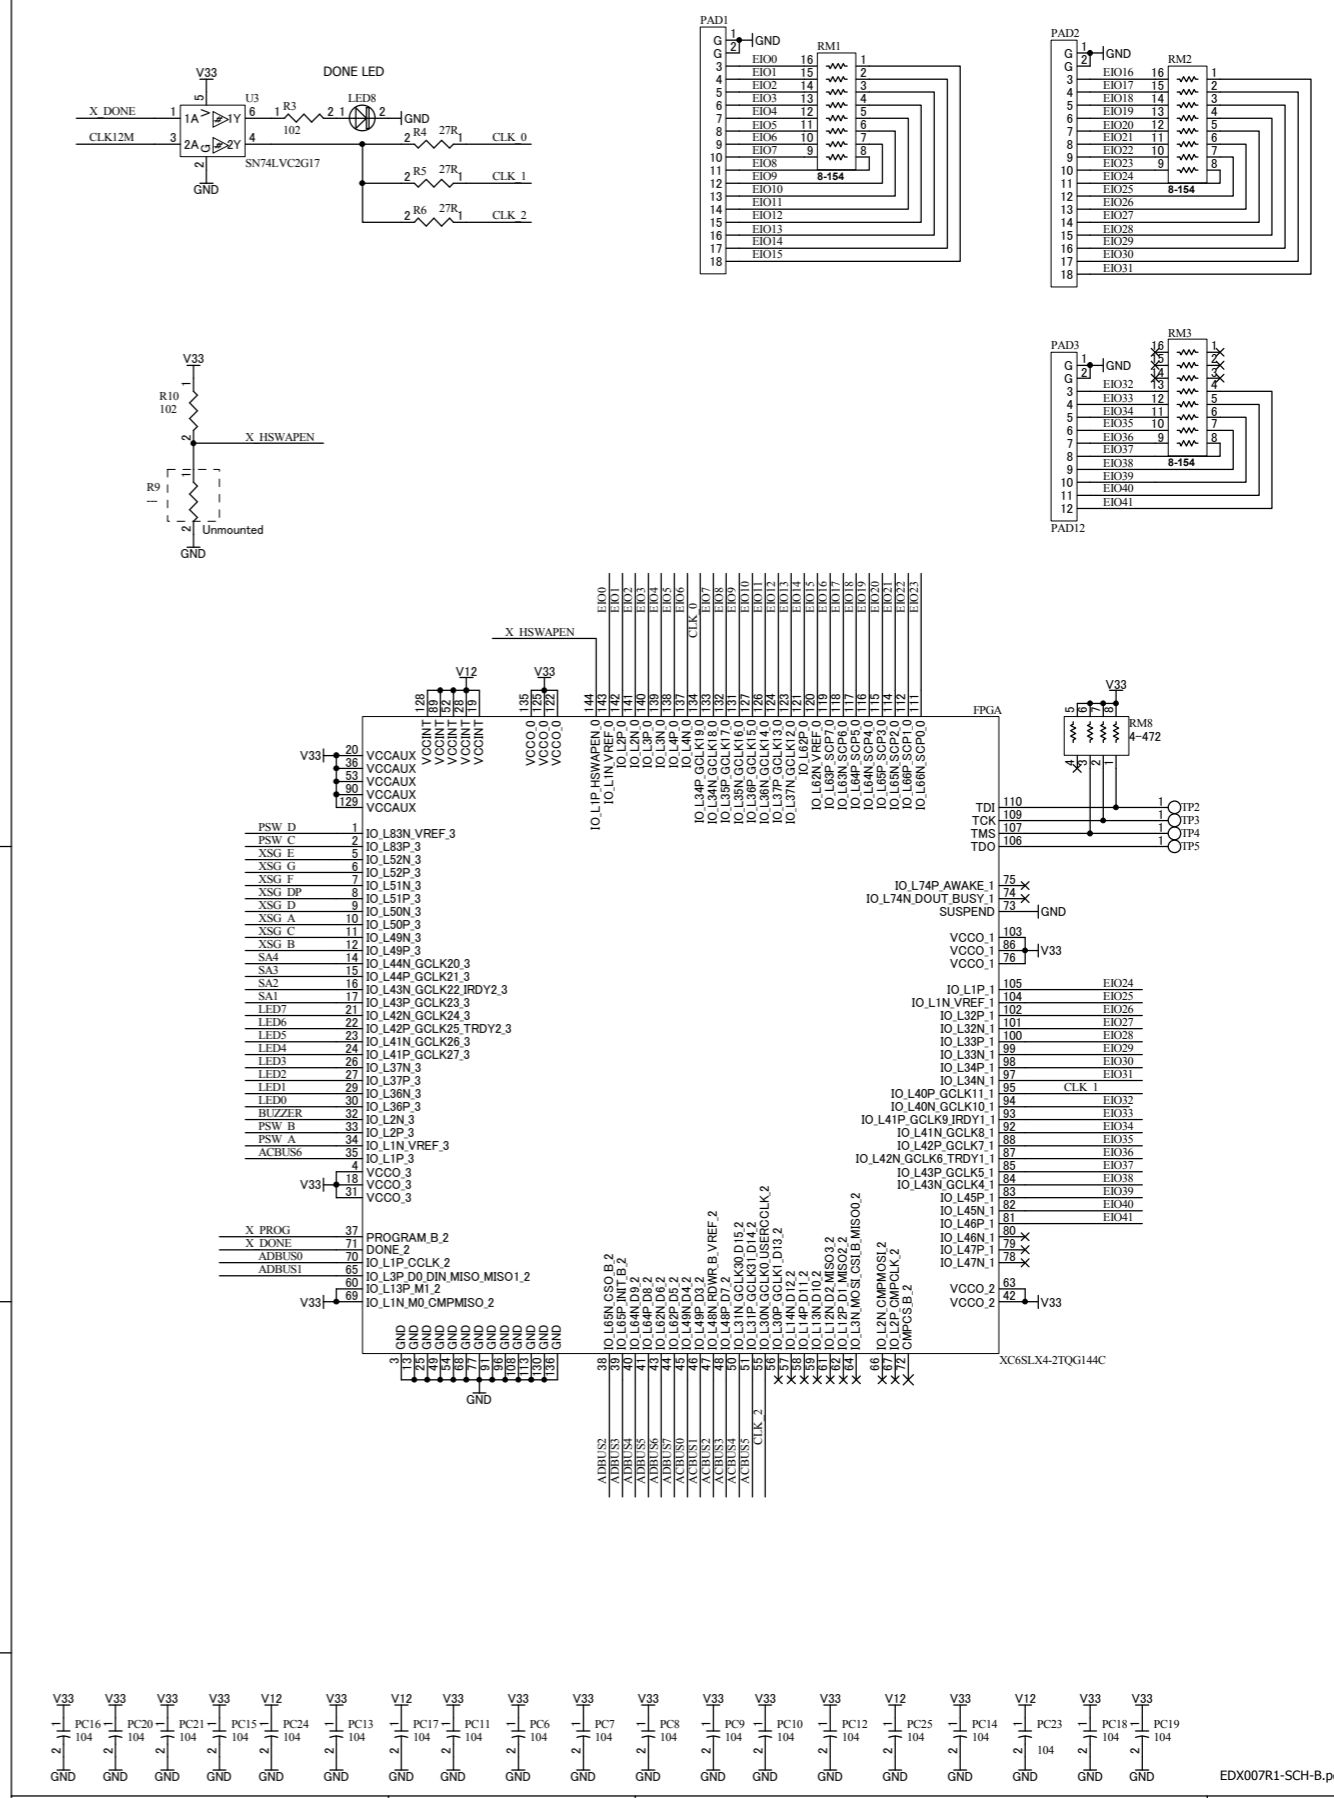

USB Controller

Push Switch

LED

BUZZER

7 Segment LED

Power Circuit

**HUMANDATA**

HuMANDATA LTD.  
OSAKA JAPAN  
www.hdl.co.jp/en/(Global)  
www.hdl.co.jp/(Japan)

---

**XILINX Spartan-6 LX FPGA TRAINER**

DOC. No. **EDX-007**

Date: 2-Apr-2013 19:01:18 File: EDX007B.Sch Sheet 1 of 1