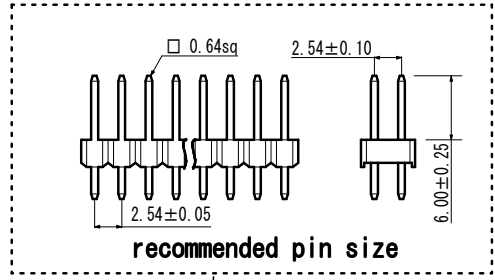

22P8572-66S10B-01G

22P8572-22S10B-01G

22P8572-44S10B-01G

22P8572-40S10B-01G

HUMAN DATA		UNIT	TITLE	
CHK	DWG	mm	22P8572-xxS10B-01G Series	
		SCALE	Outline Drawing	
		2/1	DWG NO	REV
			G-22P8572-xxS10B-01G	A